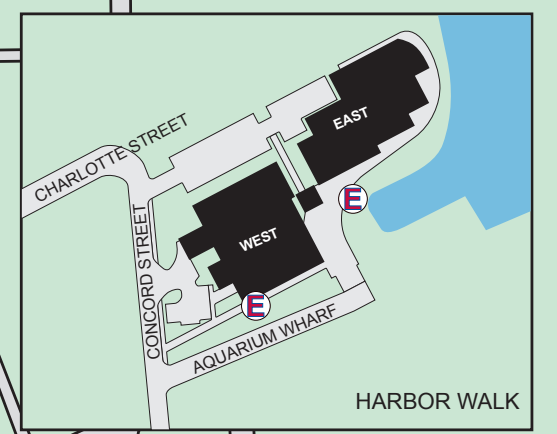

CAMPUS PARKING MAP

COLLEGE of
CHARLESTON

CAMPUS SERVICES HQ

162 Calhoun St. | 843.953.1100 | campusservices@cofc.edu