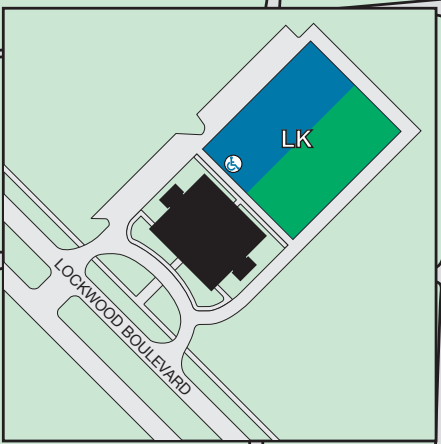

CAMPUS PARKING MAP

COLLEGE of
CHARLESTON

CAMPUS SERVICES HQ

162 Calhoun St. | 843.953.1100 | campusservices@cofc.edu