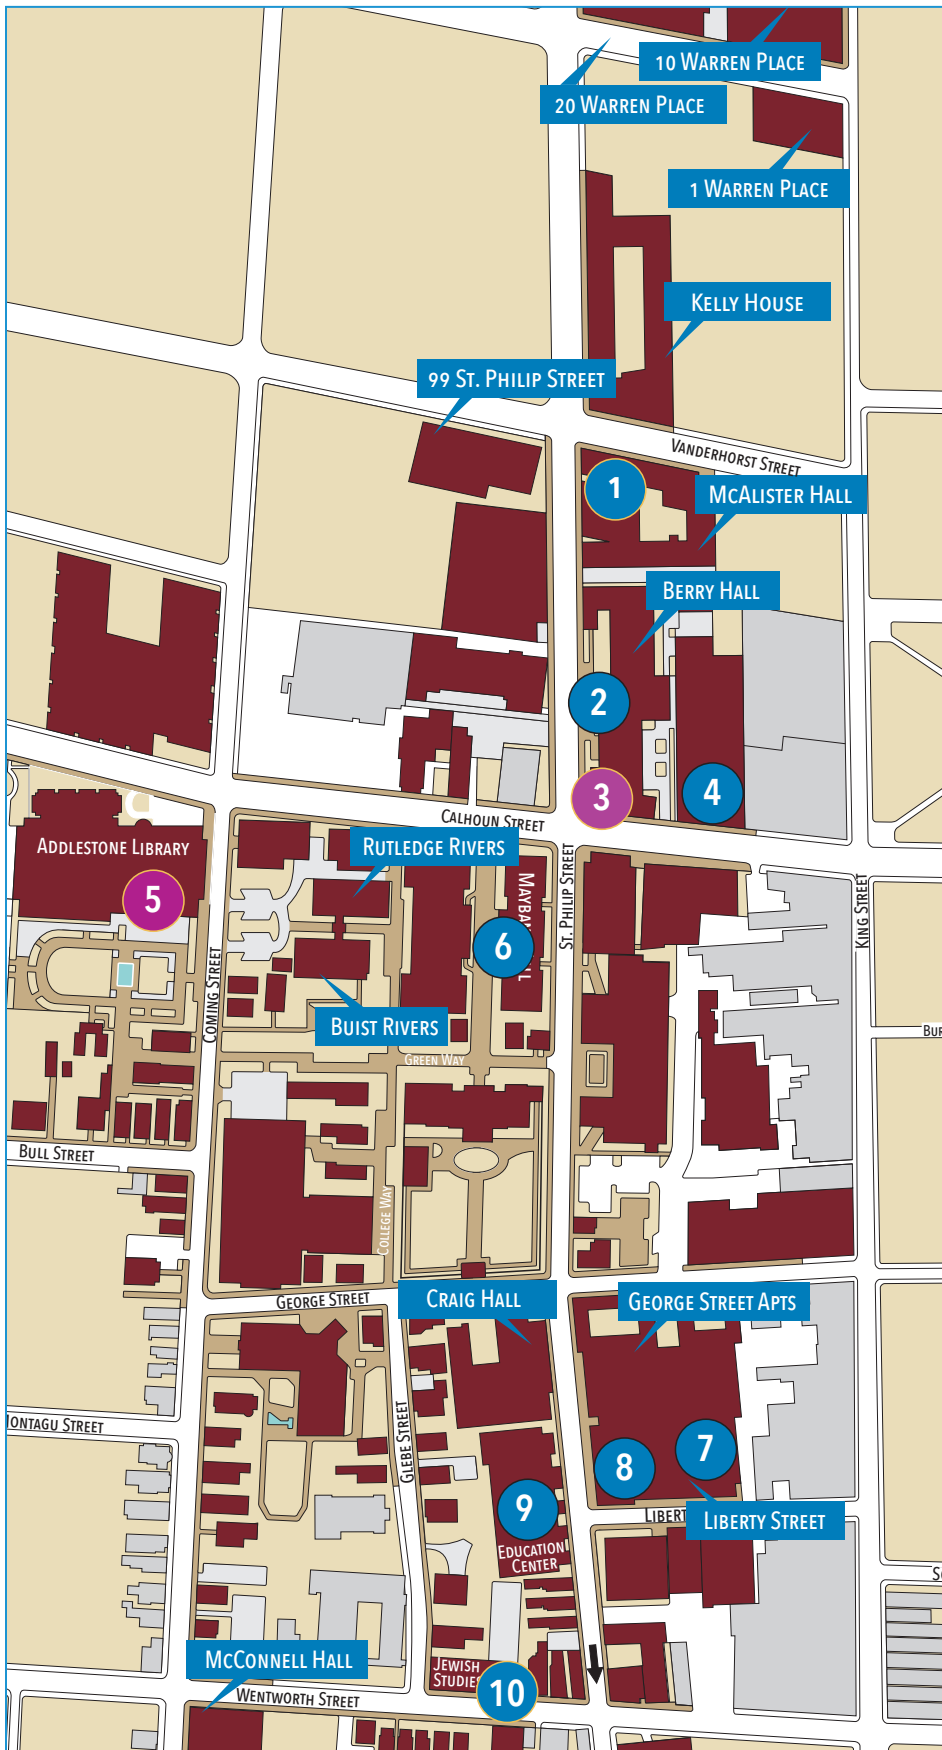

RESIDENCE HALLS AND DINING LOCATIONS

Find your perfect home away from home! Use this map to pinpoint the College's residence halls and dining locations. What will be your new favorite spot?

- 1 Einstein Bros Bagels
McAlister Residence Hall
- 2 City Bistro
Berry Residence Hall
- 3 Chick-fil-A
Berry Residence Hall
- 4 P.O.D. Express
Lightsey Center
- 5 Starbucks
Addlestone Library
- 6 P.O.D. Express
Maybank Hall
- 7 The Market
Liberty Street Residence Hall
- 8 Liberty St. Food Hall
Liberty Street Residence Hall
- 9 P.O.D. Express
Education Center
- 10 Marty's Place
Jewish Studies Center

- Retail Dining Locations
- Meal Taps Accepted
- Mobile Ordering Available
- College of Charleston Buildings

COLLEGE OF
CHARLESTON
CAMPUS SERVICES

Bookstore • Campus Housing
Cougar Card • Dining
George Street Box Office • HQ
Mail • Parking • Sottile Theatre