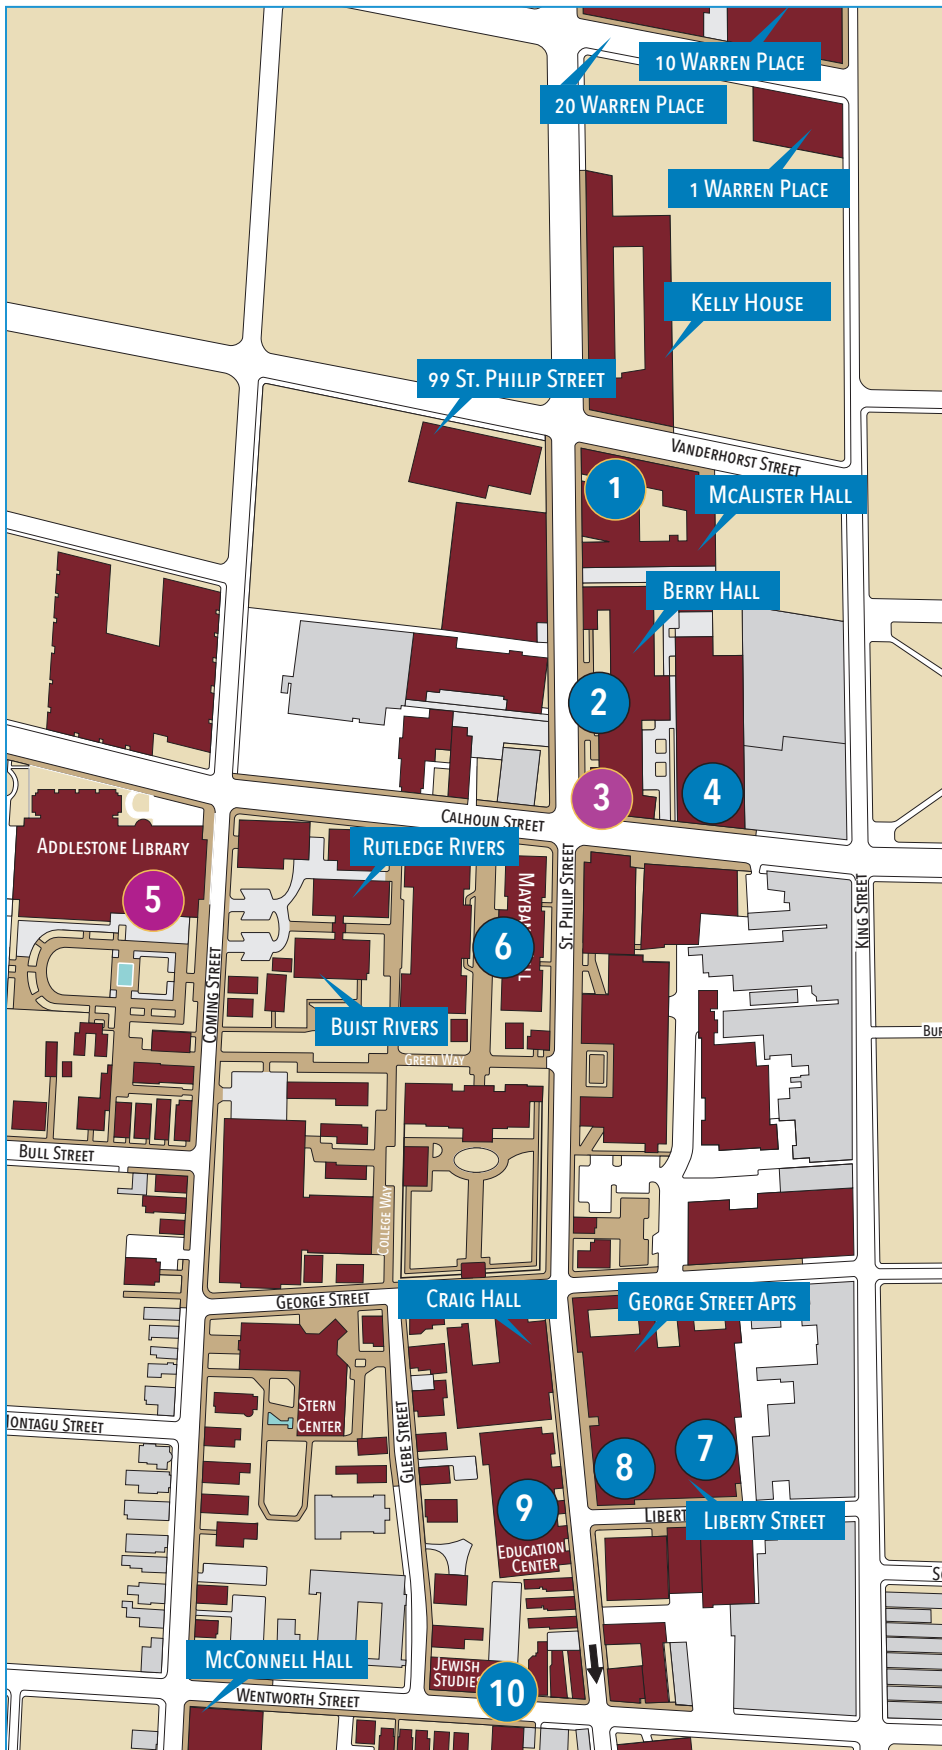

Residence Halls and Dining Locations

Find your perfect home away from home! Use this map to pinpoint the College's residence halls and dining locations. What will be your new favorite spot?

- 1 Einstein Bros Bagels
McAlister Residence Hall
- 2 City Bistro
Berry Residence Hall
- 3 Chick-fil-A
Berry Residence Hall
- 4 P.O.D. Express
Lightsey Center
- 5 Starbucks
Addlestone Library
- 6 P.O.D. Express
Maybank Hall
- 7 The Market & Verde
Liberty Street Residence Hall
- 8 Liberty Food Hall
Liberty Street Residence Hall
- 9 P.O.D. Express
Education Center
- 10 Marty's Place
Jewish Studies Center

- Retail Dining Locations
- Meal Taps Accepted
- Mobile Ordering Available
- College of Charleston Buildings

**COLLEGE of
CHARLESTON**

CAMPUS SERVICES

Bookstore • Campus Housing
Cougar Card • Dining
George Street Box Office • HQ
Mail • Parking • Sottile Theatre