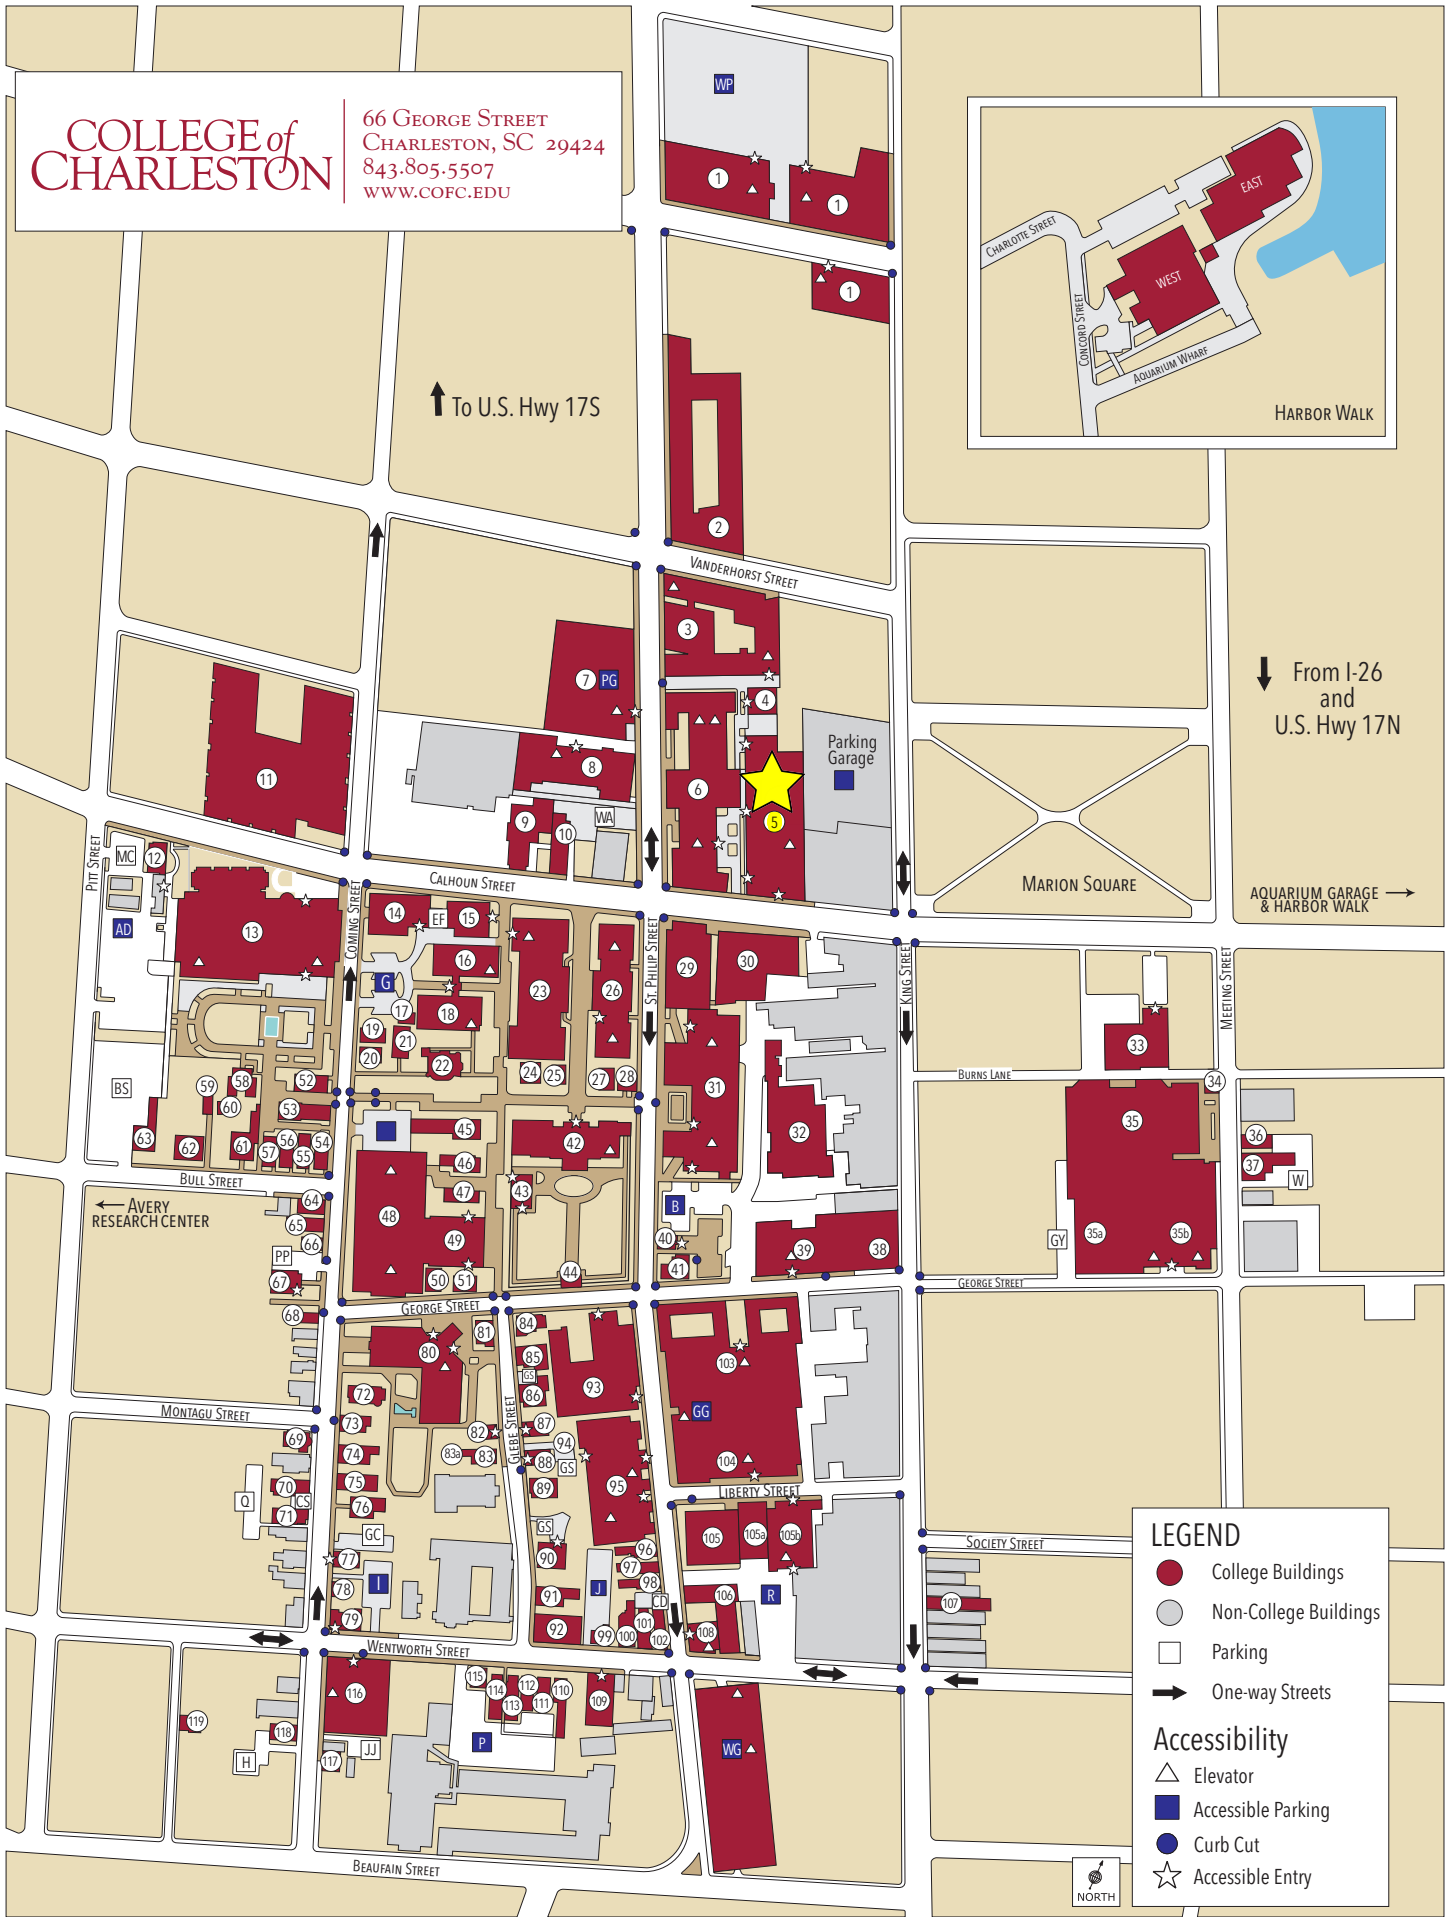

↓ From I-26 and U.S. Hwy 17N

→ AQUARIUM GARAGE & HARBOR WALK